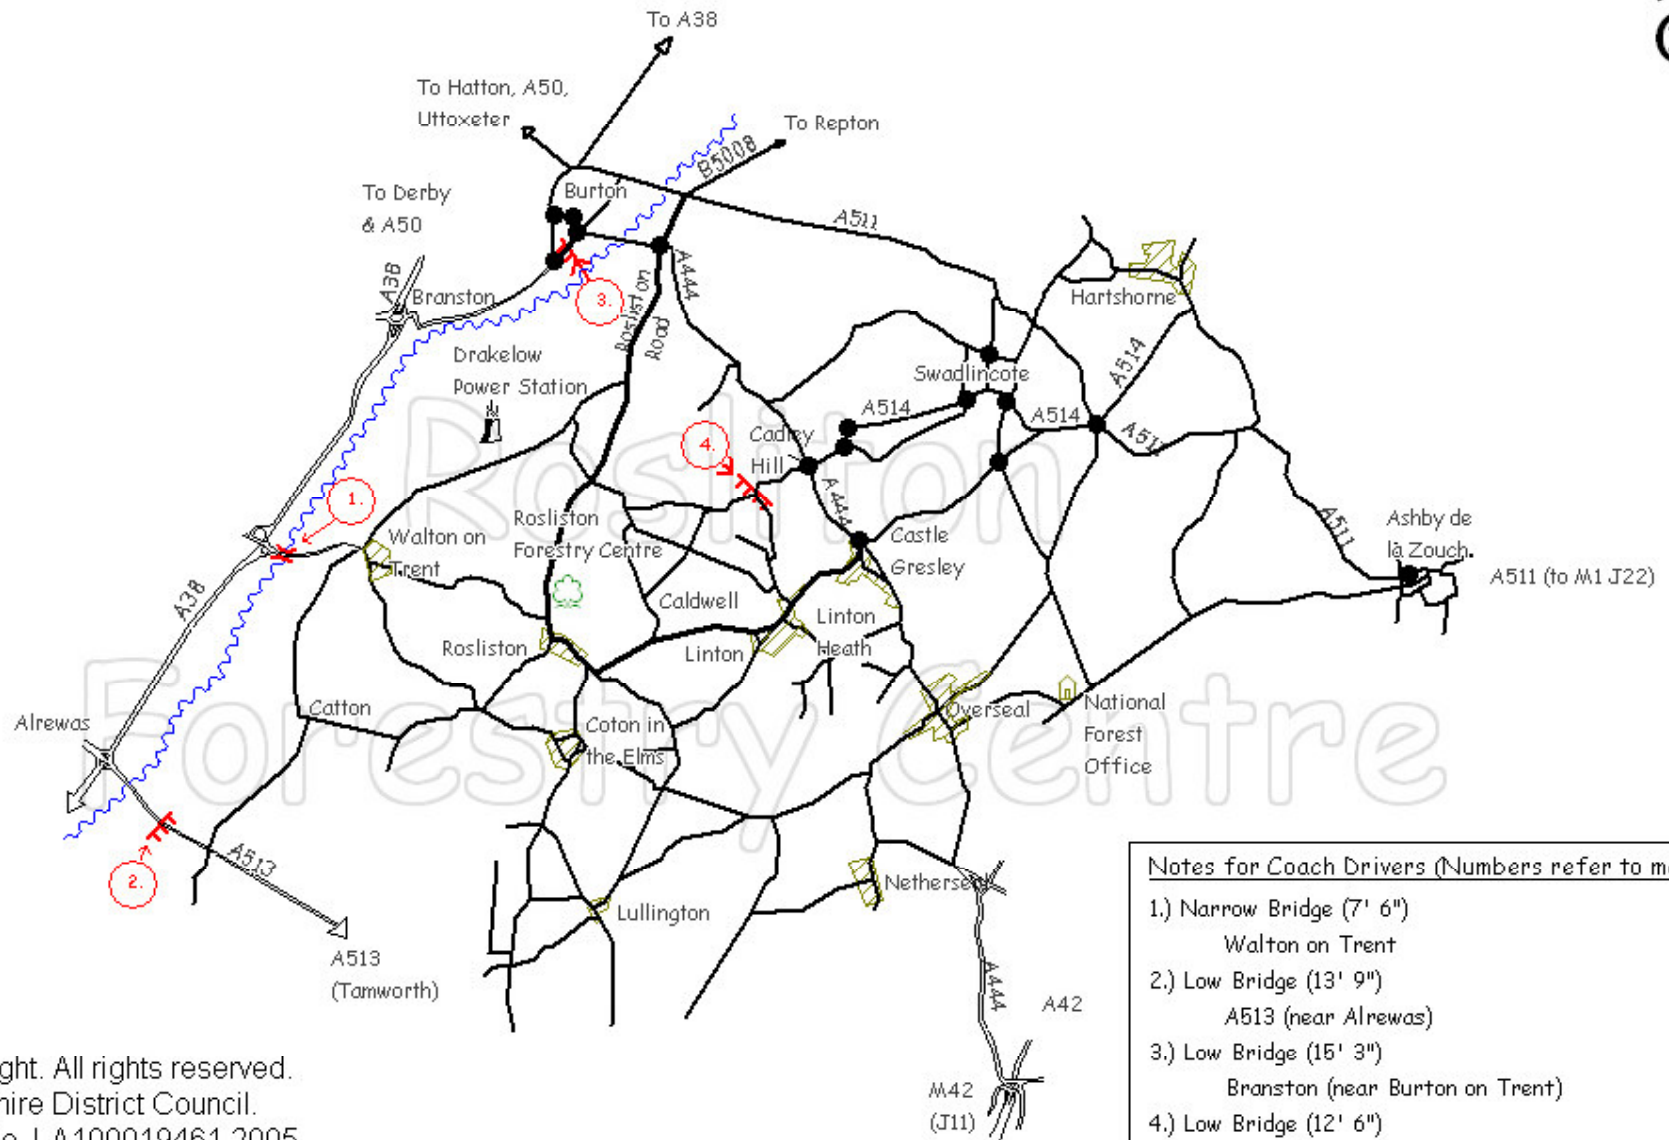

Rosliston Forestry Centre Location Map

Please pass this map on to your coach company and bring with you

Rosliston Forestry Centre

Burton Road, Rosliston, Swadlincote, Derbyshire, DE12 8JX
(01283) 535039 (Education)
(01283) 563483 (General Enquiries)